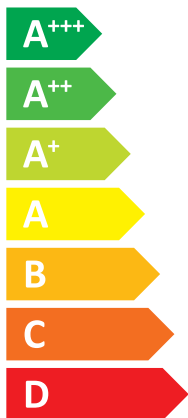

### AE140BXYDEG / AE200DNWMPK

**A++**

**A+**

Two icons showing sound power levels: a speaker inside a house icon and a house with a speaker icon.

**42** dB

**60** dB

- 14 kW
- 14 kW**
- 14 kW