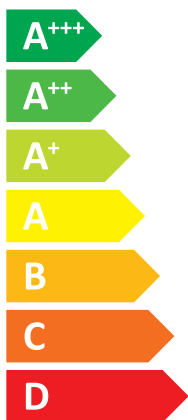

ENERG

енергия · ενεργεια

Samsung

AE120BXYDGG / AE200DNWMPK

A++

A+

Two sound power level icons. The top one shows a speaker inside a house icon with the value **42 dB**. The bottom one shows a speaker outside a house icon with the value **59 dB**.