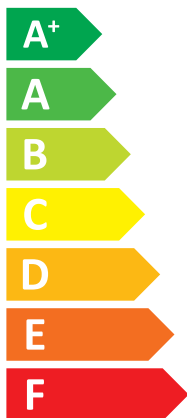

ENERG

енергия · ενεργεια

Hydrotank R10

TermoPlus

200 SMART iQ HT

A++

A+

Two sound power level icons: the top one shows a speaker icon with sound waves and the value **41 dB**; the bottom one shows a house icon with sound waves and the value **56 dB**.

A legend for power consumption with three entries: a dark blue square for **8 kW**, a medium blue square for **8 kW**, and a light blue square for **8 kW**.