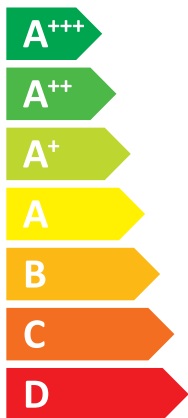

ENERG

енергия · ενεργεια

Hydrotank R10

TermoPlus

200 SMART iQ HT

A++

A+

Two sound power level icons: the top one shows a speaker icon with sound waves and the value **41 dB**; the bottom one shows a house icon with sound waves and the value **56 dB**.

A legend for power consumption with three entries: a dark blue square for **8 kW**, a medium blue square for **8 kW**, and a light blue square for **8 kW**.