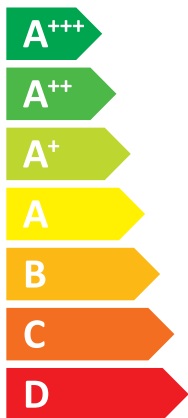

ENERG

енергия · ενεργεια

Hydrotank R10

TermoPlus

200 SMART iQ HT

A++

A+

Two icons showing sound power levels. The top icon shows a speaker inside a house with the value **41 dB**. The bottom icon shows a speaker outside a house with the value **59 dB**.

Legend for power consumption levels, shown as three squares of different shades of blue:

- Dark blue square: 10 kW
- Medium blue square: **10 kW**
- Light blue square: 10 kW