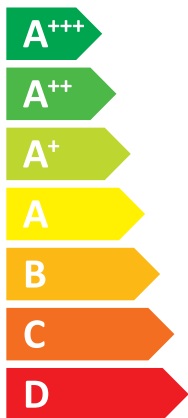

ENERG

енергия · ενεργεια

Hydrotank R10

TermoPlus

200 SMART iQ HT

A++

A+

Two sound power level icons. The top one shows a speaker icon with sound waves and the value **41 dB**. The bottom one shows a house icon with sound waves and the value **60 dB**.

Legend for power consumption: three colored squares (dark blue, medium blue, light blue) each followed by the text **12 kW**.