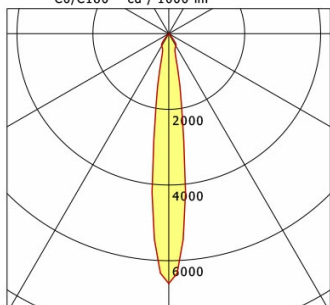

SCEKLP 6.3030.15/DALI

Scene 6 System - Spotlight-Insert (1xLED 36W 830/3000K 3600lm 15 °)

C0/C180 cd / 1000 lm

	C0	C90	C180	C270
0°	6604	6604	6604	6604
15°	824	824	824	824
30°	372	372	372	372
45°	18	18	18	18
60°	1	1	1	1
75°	0	0	0	0
90°	0	0	0	0
cd / 1000 lm				

Offset [m] Cone width [m] Illuminance [lx]

Offset [m]	Cone width [m]	Illuminance [lx]
3.0	0.76	2641.6
6.0	1.52	660.4
9.0	2.28	293.5
12.0	3.04	165.1
15.0	3.80	105.7

η	LED
Efficiency	100 lm/W
Direct/Indirect	↓ 100% / ↑ 0%
System Power	36 W
UGR	X=4H, Y=8H
Reflection factors	70/50/20
UGR C0/C180	20.0
UGR C90/C270	20.0
CIE Flux Codes	98 100 100 100 100
Ra/CRI	> 80

LTS

Zubehör

SCER 6.100
Einbaurahmen 1-flammig

SCER 6.111
Einbaurahmen (rund) 1-flammig

SCER 6.200
Einbaurahmen 2-flammig

SCER 6.300
Einbaurahmen 3-flammig

SCER 6.310
Einbaurahmen (rund) 3-flammig

SCER 6.330
Einbau-Eckrahmen 3-flammig

SCER 6.400
Einbaurahmen 4-flammig

ZB-ORGR DONGLE
Organic Response IR-Dongle-Set

ZB-ORGR GATEWAY
Organic Response IoT-Gateway Kaskadenserie