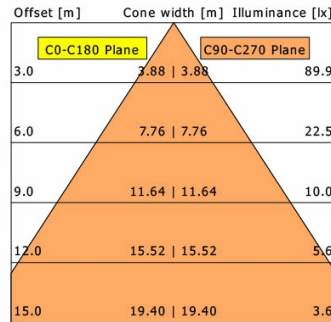

η	LED
Efficiency	74 lm/W
Direct/Indirect	↓ 100% / ↑ 0%
System Power	15 W
UGR	X=4H, Y=8H
Reflection factors	70/50/20
UGR C0/C180	29.4
UGR C90/C270	29.6
CIE Flux Codes	73 93 99 100 100
Ra/CRI	>80

LTS