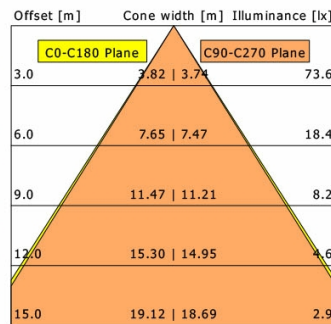

η	LED
Efficiency	64 lm/W
Direct/Indirect	↓ 100% / ↑ 0%
System Power	15 W
UGR	X=4H, Y=8H
Reflection factors	70/50/20
UGR C0/C180	31.4
UGR C90/C270	31.3
CIE Flux Codes	65 88 97 100 100
Ra/CRI	>80

LTS

Flixx 100 Square (FLIQZ 100.05, 1xLED 15W 827/2700K 1110lm 65 °)