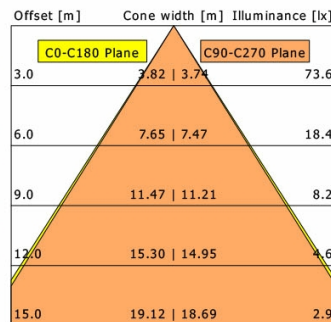

η	LED
Efficiency	64 lm/W
Direct/Indirect	↓ 100% / ↑ 0%
System Power	15 W
UGR	X=4H, Y=8H
Reflection factors	70/50/20
UGR C0/C180	31.4
UGR C90/C270	31.3
CIE Flux Codes	65 88 97 100 100
Ra/CRI	>80

LTS

Flixx 100 Square (FLIQZ 100.05, 1xLED 15W 827/2700K 1110lm 65 °)