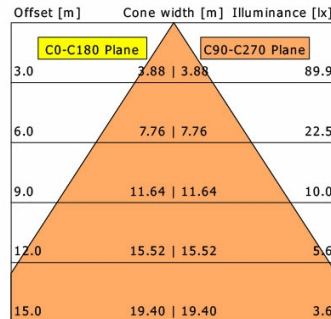

η	LED
Efficiency	74 lm/W
Direct/Indirect	↓ 100% / ↑ 0%
System Power	15 W
UGR	X=4H, Y=8H
Reflection factors	70/50/20
UGR C0/C180	29.4
UGR C90/C270	29.6
CIE Flux Codes	73 93 99 100 100
Ra/CRI	>80

LTS