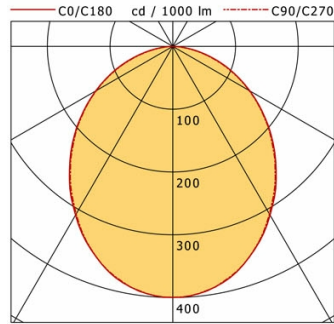

ML-A 070.11840.2 AOB/DALI

ML-A 070.11840.2 AOB/DALI

Monoline 070 | Surface-Mounted (1xLED 26W 840/4000K 4110lm)

	C0	C90	C180	C270
0°	400	400	400	400
15°	376	375	376	375
30°	310	308	310	308
45°	228	226	228	226
60°	142	141	142	141
75°	61	58	61	58
90°	1	1	1	1

cd / 1000 lm

Offset [m]	Cone width [m]		Illuminance [lx]
3.0	7.15 | 7.08		182.5
6.0	14.31 | 14.16		45.6
9.0	21.46 | 21.25		20.3
12.0	28.62 | 28.33		11.4
15.0	35.77 | 35.41		7.3

η	LED
Efficiency	158 lm/W
Direct/Indirect	↓ 100% / ↑ 0%
System Power	26 W
UGR	X=4H, Y=8H
Reflection factors	70/50/20
UGR C0/C180	26.1
UGR C90/C270	26.0
CIE Flux Codes	50 81 96 100 100
Ra/CRI	>80

LTS

Zubehör