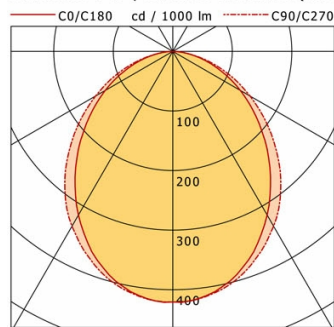

ML-A 045.11830.2 AOB/DALI

ML-A 045.11830.2 AOB/DALI

Monoline 045 | Surface-Mounted (1xLED 25W 830/3000K 3530lm)

	C0	C90	C180	C270
0°	421	421	421	421
15°	394	399	394	399
30°	317	339	317	339
45°	222	250	222	250
60°	131	150	131	150
75°	54	60	54	60
90°	1	0	1	0

cd / 1000 lm

Offset [m]	Cone width [m]		Illuminance [lx]
3.0	6.36	7.37	164.9
6.0	12.73	14.73	41.2
9.0	19.09	22.10	18.3
12.0	25.45	29.47	10.3
15.0	31.82	36.83	6.6

η	LED
Efficiency	141 lm/W
Direct/Indirect	↓ 100% / ↑ 0%
System Power	25 W
UGR	X=4H, Y=8H
Reflection factors	70/50/20
UGR C0/C180	26.5
UGR C90/C270	26.7
CIE Flux Codes	52 82 96 100 100
Ra/CRI	>80

LTS

Zubehör