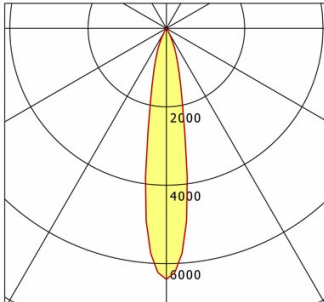

ILVY-FIX 100.TWL.20.BK-WH/DALI

Ilvy Fix (3000 K, 1xLED 14W TWL 800lm 20°)

— C0/C180 cd / 1000 lm

	C0	C90	C180	C270
0°	6400	6400	6400	6400
15°	1343	1343	1343	1343
30°	85	85	85	85
45°	7	7	7	7
60°	1	1	1	1
75°	0	0	0	0
90°	0	0	0	0
cd / 1000 lm				

Offset [m] Cone width [m] Illuminance [lx]

Offset [m]	Cone width [m]	Illuminance [lx]
3.0	0.96	568.9
6.0	1.93	142.2
9.0	2.89	63.2
12.0	3.86	35.6
15.0	4.82	22.8

η	LED
Efficiency	57 lm/W
Direct/Indirect	↓ 100% / ↑ 0%
System Power	14 W
UGR	X=4H, Y=8H
Reflection factors	70/50/20
UGR C0/C180	<10.0
UGR C90/C270	<10.0
CIE Flux Codes	99 100 100 100 100
Ra/CRI	>90

LTS