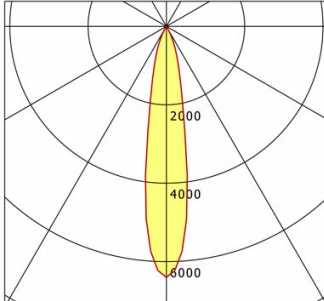

C0	C90	C180	C270
0°	6400	6400	6400	6400
15°	1343	1343	1343	1343
30°	85	85	85	85
45°	7	7	7	7
60°	1	1	1	1
75°	0	0	0	0
90°	0	0	0	0
cd / 1000 lm				

Offset [m] Cone width [m] Illuminance [lx]

Offset [m]	Cone width [m]	Illuminance [lx]
3.0	0.96	611.6
6.0	1.93	152.9
9.0	2.89	68.0
12.0	3.86	38.2
15.0	4.82	24.5

η	LED
Efficiency	62 lm/W
Direct/Indirect	↓ 100% / ↑ 0%
System Power	14 W
UGR	X=4H, Y=8H
Reflection factors	70/50/20
UGR C0/C180	<10.0
UGR C90/C270	<10.0
CIE Flux Codes	99 100 100 100 100
Ra/CRI	>90

LTS