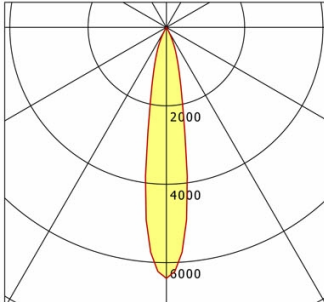

ILVY-FIX 100.TWL.20.BK-WH/DALI

Ilvy Fix (2700 K, 1xLED 14W TWL 780lm 20°)

— C0/C180 cd / 1000 lm

	C0	C90	C180	C270
0°	6400	6400	6400	6400
15°	1343	1343	1343	1343
30°	85	85	85	85
45°	7	7	7	7
60°	1	1	1	1
75°	0	0	0	0
90°	0	0	0	0
cd / 1000 lm				

Offset [m] Cone width [m] Illuminance [lx]

Offset [m]	Cone width [m]	Illuminance [lx]
3.0	0.96	554.7
6.0	1.93	138.7
9.0	2.89	61.6
12.0	3.86	34.7
15.0	4.82	22.2

η	LED
Efficiency	56 lm/W
Direct/Indirect	↓ 100% / ↑ 0%
System Power	14 W
UGR	X=4H, Y=8H
Reflection factors	70/50/20
UGR C0/C180	<10.0
UGR C90/C270	<10.0
CIE Flux Codes	99 100 100 100 100
Ra/CRI	>90

LTS