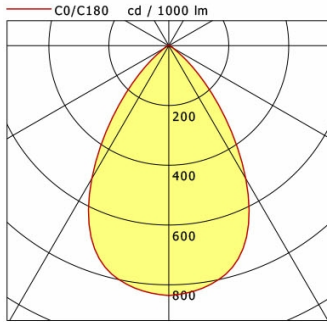

C0	C90	C180	C270
0°	836	836	836	836
15°	780	780	780	780
30°	514	514	514	514
45°	155	155	155	155
60°	18	18	18	18
75°	6	6	6	6
90°	0	0	0	0

cd / 1000 lm

Offset [m]	Cone width [m]	Illuminance [lx]
3.0	3.99	261.9
6.0	7.98	65.5
9.0	11.97	29.1
12.0	15.97	16.4
15.0	19.96	10.5

η	LED
Efficiency	108 lm/W
Direct/Indirect	↓ 100% / ↑ 0%
System Power	26 W
UGR	X=4H, Y=8H
Reflection factors	70/50/20
UGR C0/C180	21.7
UGR C90/C270	21.7
CIE Flux Codes	85 98 100 100 100
Ra/CRI	>80

LTS