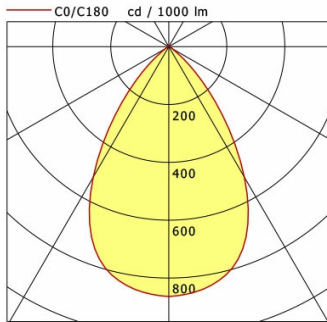

FLIQ 300.3040.01/DALI

Flixx 300 Square (FLIQZ 300.05, 1xLED 26W 840/4000K 2860lm)

	C0	C90	C180	C270
0°	864	864	864	864
15°	805	805	805	805
30°	521	521	521	521
45°	144	144	144	144
60°	13	13	13	13
75°	7	7	7	7
90°	0	0	0	0

cd / 1000 lm

Offset [m]	Cone width [m]	Illuminance [lx]
3.0	3.92	274.6
6.0	7.85	68.6
9.0	11.77	30.5
12.0	15.70	17.2
15.0	19.62	11.0

η	LED
Efficiency	110 lm/W
Direct/Indirect	↓ 100% / ↑ 0%
System Power	26 W
UGR	X=4H, Y=8H
Reflection factors	70/50/20
UGR C0/C180	21.5
UGR C90/C270	21.5
CIE Flux Codes	86 98 99 100 100
Ra/CRI	>80

LTS

Flixx 300 Square (FLIQZ 300.24, 1xLED 26W 840/4000K 2760lm)