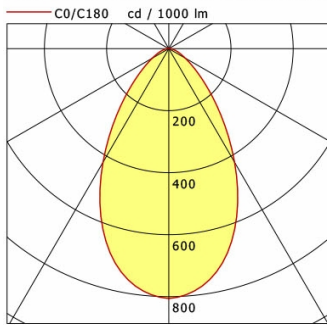

C0	C90	C180	C270
0°	806	806	806	806
15°	699	699	699	699
30°	423	423	423	423
45°	173	173	173	173
60°	61	61	61	61
75°	22	22	22	22
90°	0	0	0	0

cd / 1000 lm

Offset [m]	Cone width [m]	Illuminance [lx]
3.0	3.61	247.2
6.0	7.21	61.8
9.0	10.82	27.5
12.0	14.42	15.4
15.0	18.03	9.9

η	LED
Efficiency	106 lm/W
Direct/Indirect	↓ 100% / ↑ 0%
System Power	26 W
UGR	X=4H, Y=8H
Reflection factors	70/50/20
UGR C0/C180	25.2
UGR C90/C270	25.2
CIE Flux Codes	74 93 98 100 100
Ra/CRI	>80

LTS

Flixx 300 Square (FLIQZ 300.25, 1xLED 26W 840/4000K 2820lm)