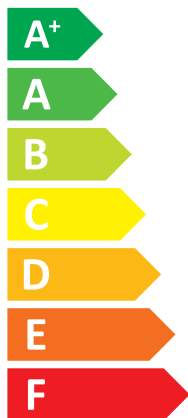

### Daikin

**A++**

**A**

Two sound power level icons: the top one shows a speaker inside a house with the value **42 dB**, and the bottom one shows a speaker outside a house with the value **62 dB**.

A legend for power consumption with three entries: a dark blue square for **8 kW**, a medium blue square for **8 kW**, and a light blue square for **8 kW**.