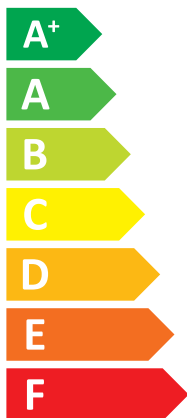

ENERG

енергия · ενεργεια

EHBH08EA6V /

ERGA06EAV3A /

Daikin

A++

A

Two sound power level icons. The top one shows a speaker inside a house with the text "42 dB". The bottom one shows a speaker outside a house with the text "60 dB".

A legend for power consumption in kW, shown as colored squares: dark blue for 6 kW, medium blue for 7 kW, and light blue for 6 kW.