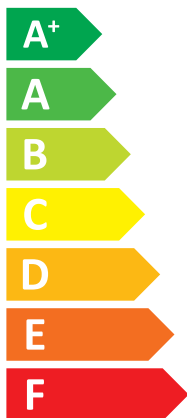

## EPR18DAW17 /

**A++**

**B**

Two icons showing sound power levels: a speaker inside a house icon labeled **44 dB**, and a speaker outside a house icon labeled **54 dB**.

- 13 kW
- 13 kW**
- 14 kW