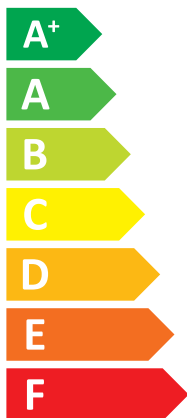

ENERG

енергия · ενεργεια

ETBX16EJ6V7 /

Daikin

EPRA18DAV37 /

A++

A

Two icons showing sound power levels: a speaker inside a house icon with the value **44 dB**, and a speaker outside a house icon with the value **54 dB**.

Legend for power consumption levels: a dark blue square for **13 kW**, a medium blue square for **13 kW**, and a light blue square for **14 kW**.