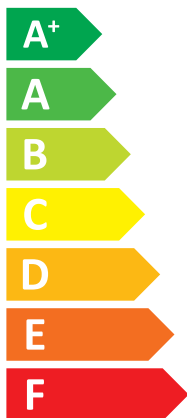

ENERG

енергия · ενεργεια

ETBX16EF6V7 /

Daikin

EPR16DAV37 /

A++

A

Two icons showing sound power levels. The top icon shows a speaker inside a house with the text **44** dB. The bottom icon shows a speaker outside a house with the text **54** dB.