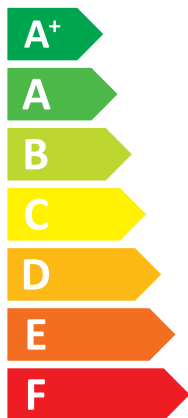

### ETBH16EF9W7 / EPRA14DAV37 /

**A++**

**A**

Two icons showing sound power levels. The top icon shows a speaker inside a house with the value **44 dB**. The bottom icon shows a speaker outside a house with the value **54 dB**.

A legend box with three entries: a dark blue square for **13 kW**, a medium blue square for **13 kW**, and a light blue square for **14 kW**.