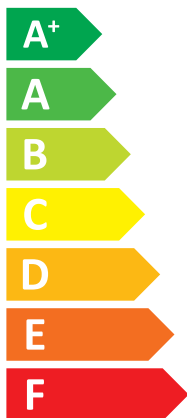

### Daikin

**A++**

**A**

Two icons showing sound power levels. The top icon shows a speaker inside a house with the text "- dB". The bottom icon shows a speaker outside a house with the text "62 dB".

- 11 kW
- 11 kW**
- 12 kW